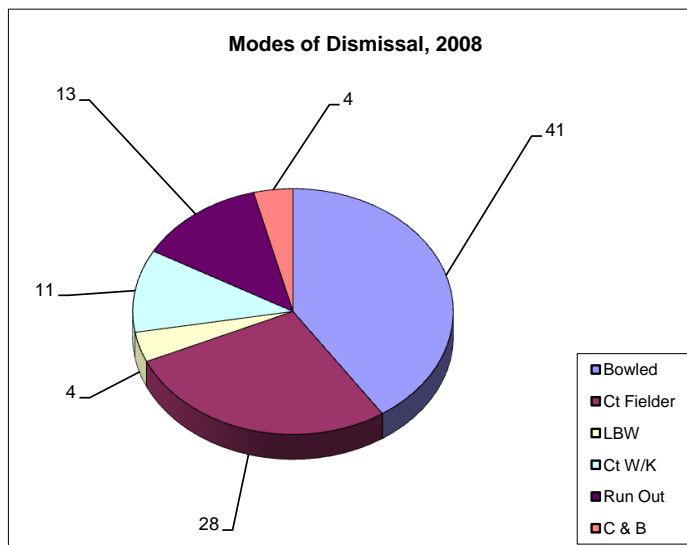

Other Notable Partnerships Of 40 Or Over:

Wicket	P'ship	Batsmen	Opposition
1st Wicket	54	M Palfrey (130*) / C Woodley (20)	Vs Bradfield (A)
2nd Wicket	68	M Palfrey (130*) / G Masters (18)	Vs Bradfield (A)
3rd Wicket	85*	G Masters (42*) / M Whitelock (40*)	Vs Bristol Llamas (H)
3rd Wicket	76	G Masters (63) / K Chaudhry (32)	Vs Kingsclere (A)
3rd Wicket	74	G Masters (106) / K Chaudhry (30)	Vs Chiltern Gypsies (H)
4th Wicket	47*	K Chaudhry (32*) / M Whitelock (11*)	Vs Reading Lawyers (H)
5th Wicket	58	G Masters (123*) / H Thomas (31)	Vs Englefield (H)
5th Wicket	40	G Masters (25*) / J Dobson (1)	Vs Bucklebury (H)

* unbroken partnership

Runs and Average For Each Wicket:-

	Runs	Inns	Unbroken	Ave	Best	40s	50s	100s
1st Wkt:	228	14	-	16.29	68	-	2	-
2nd Wkt:	367	14	-	26.21	97	-	2	-
3rd Wkt:	576	14	2	48.00	168	-	3	1
4th Wkt:	277	12	3	30.78	66	1	1	-
5th Wkt:	292	9	1	36.50	104*	1	1	1
6th Wkt:	94	8	1	13.43	28	-	-	-
7th Wkt:	87	7	2	17.40	24*	-	-	-
8th Wkt:	23	5	2	7.67	16*	-	-	-
9th Wkt:	23	3	-	7.67	13	-	-	-
10th Wkt:	5	2	-	2.50	5	-	-	-